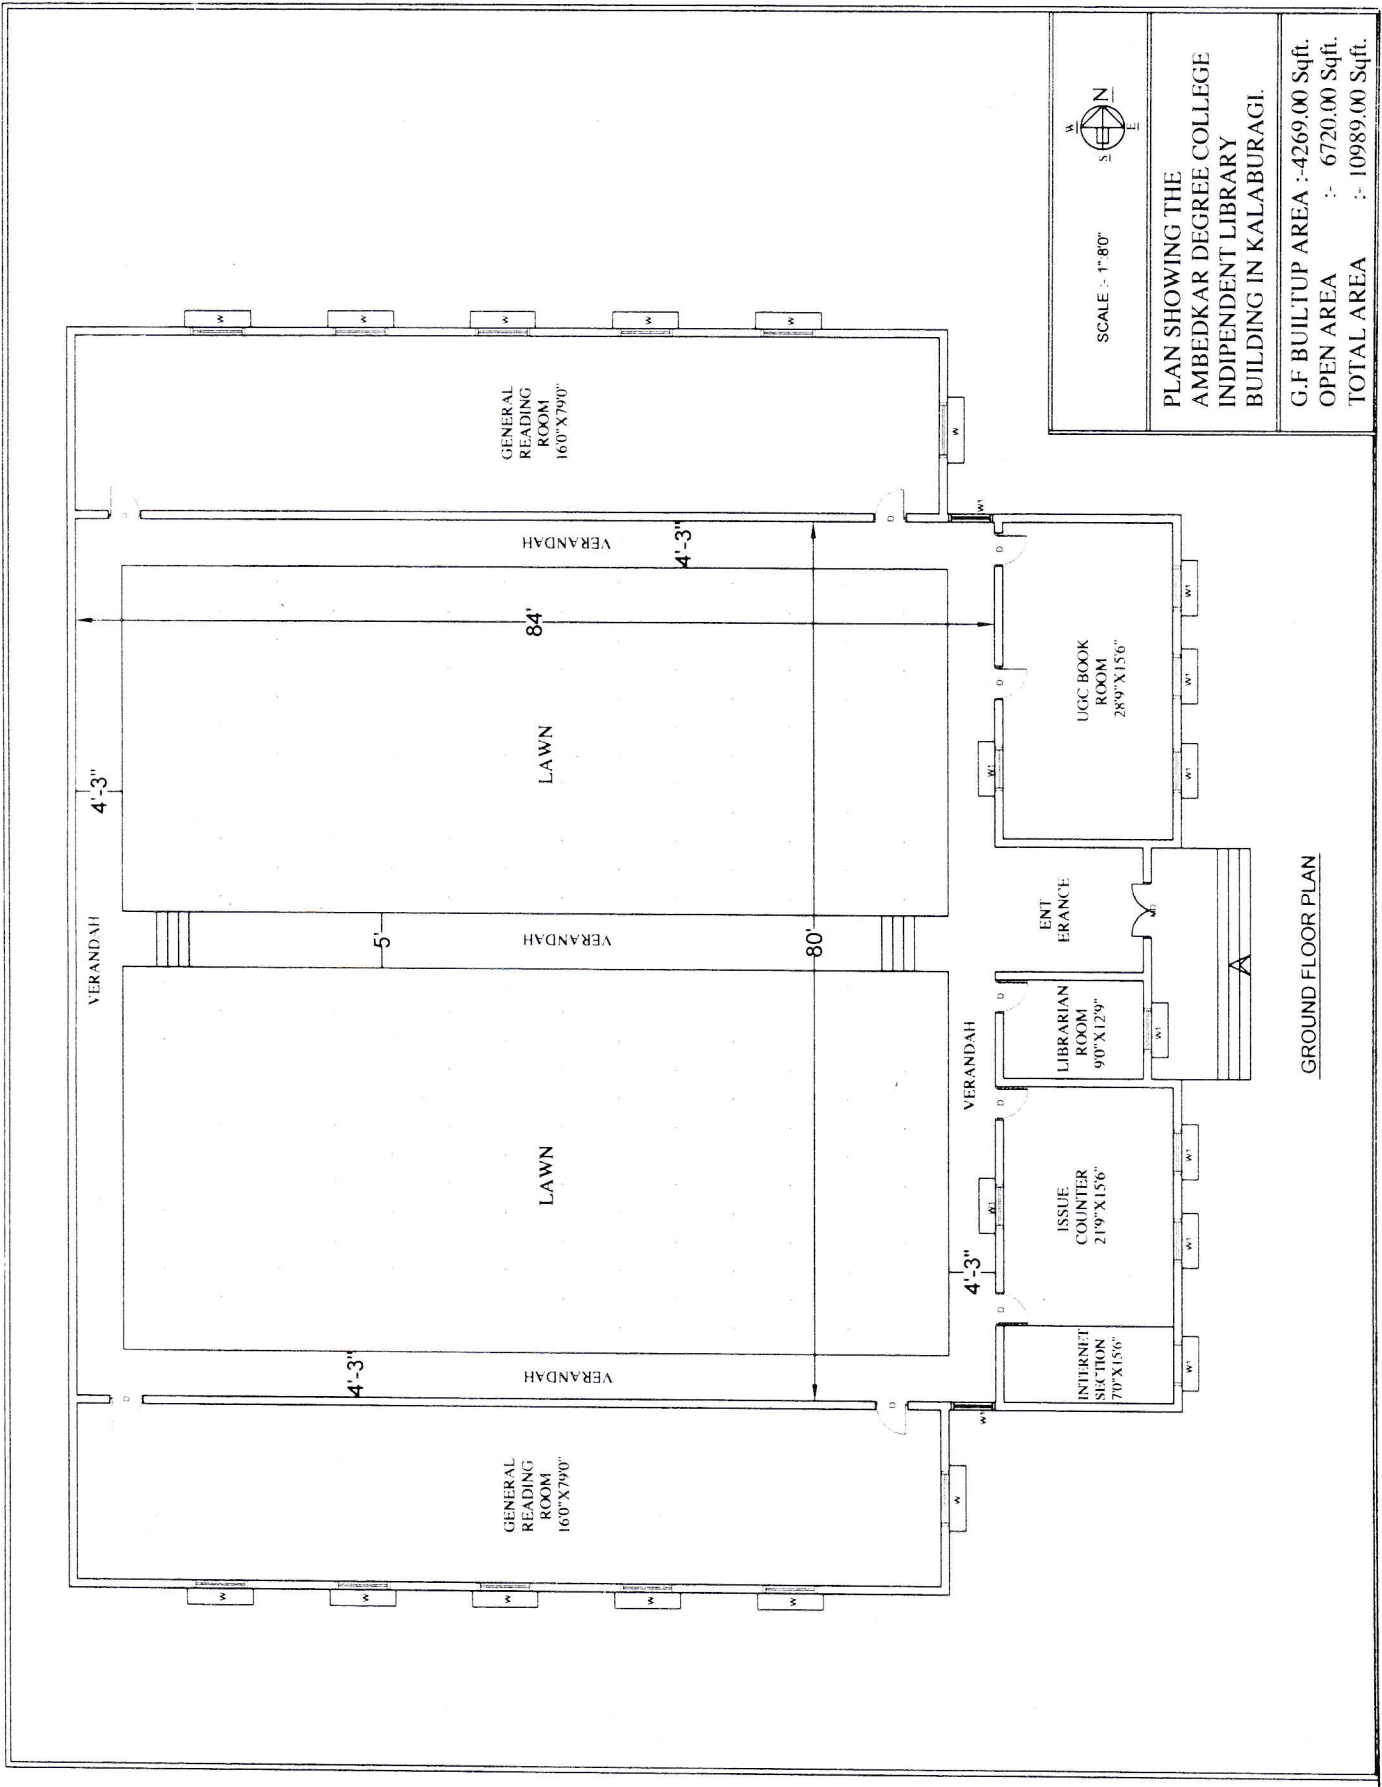

LIBRARY BUILDING PLAN

SCALE :- 1"=80"

PLAN SHOWING THE
 AMBEDKAR DEGREE COLLEGE
 INDEPENDENT LIBRARY
 BUILDING IN KALABURAGI.

G.F BUILTUP AREA :- 4269.00 Sqft.
 OPEN AREA :- 6720.00 Sqft.
 TOTAL AREA :- 10989.00 Sqft.

GROUND FLOOR PLAN