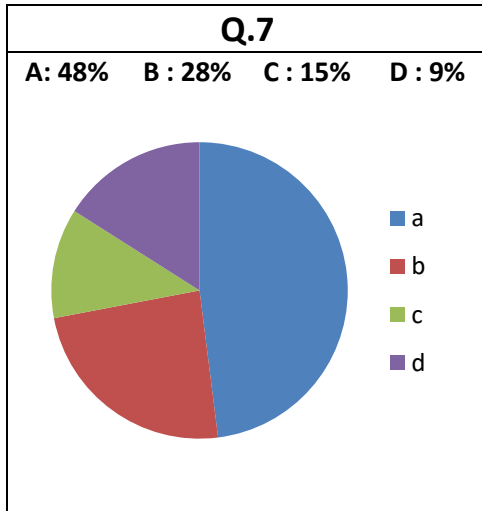

K.P.E.Society's
Dr. ABEDKAR COLLEGE OF ARTS, COMMERCE & P.G. CENTRE
Darga Road, Kalaburagi – 585 101 (Karnataka)

STUDENT SATISFACTION SURVEY (TEACHING-LEARNING PROCESS) REPORT

K.P.E.Society's
Dr. ABEDKAR COLLEGE OF ARTS, COMMERCE & P.G. CENTRE
Darga Road, Kalaburagi – 585 101 (Karnataka)