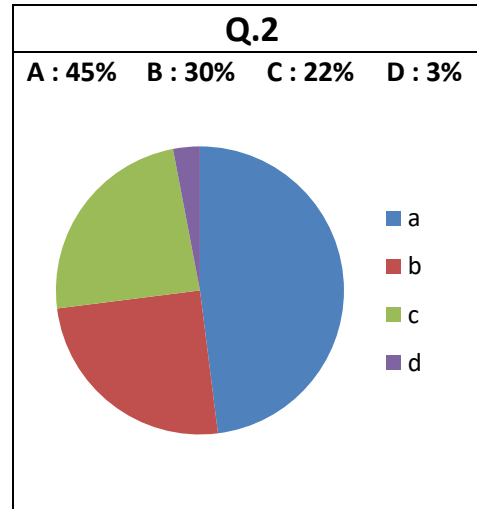

K.P.E.Society's
Dr. ABEDKAR COLLEGE OF ARTS, COMMERCE & P.G. CENTRE
Darga Road, Kalaburagi – 585 101 (Karnataka)

STUDENT SATISFACTION SURVEY (TEACHING-LEARNING PROCESS) REPORT

K.P.E.Society's
Dr. ABEDKAR COLLEGE OF ARTS, COMMERCE & P.G. CENTRE
Darga Road, Kalaburagi – 585 101 (Karnataka)