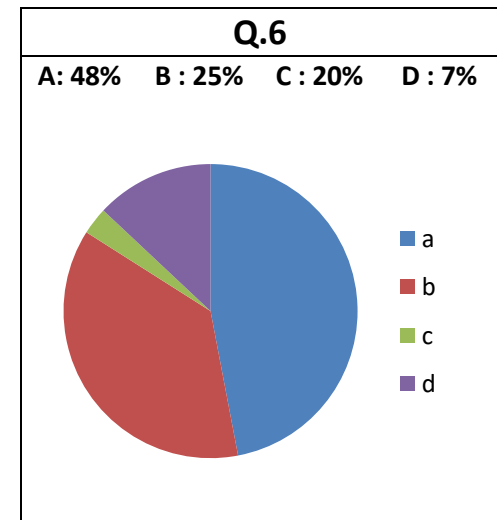

K.P.E.Society's
Dr. ABEDKAR COLLEGE OF ARTS, COMMERCE & P.G. CENTRE
Darga Road, Kalaburagi – 585 101 (Karnataka)

STUDENT SATISFACTION SURVEY (TEACHING-LEARNING PROCESS) REPORT

K.P.E.Society's
Dr. ABEDKAR COLLEGE OF ARTS, COMMERCE & P.G. CENTRE
Darga Road, Kalaburagi – 585 101 (Karnataka)