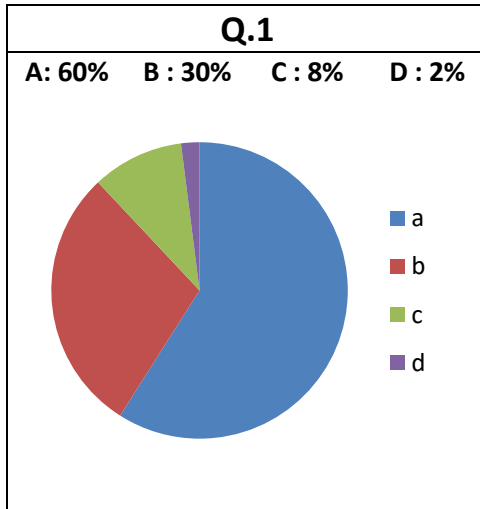

K.P.E.Society's
Dr. ABEDKAR COLLEGE OF ARTS, COMMERCE & P.G. CENTRE
Darga Road, Kalaburagi – 585 101 (Karnataka)

STUDENT SATISFACTION SURVEY (TEACHING-LEARNING PROCESS) REPORT

K.P.E.Society's
Dr. ABEDKAR COLLEGE OF ARTS, COMMERCE & P.G. CENTRE
Darga Road, Kalaburagi – 585 101 (Karnataka)