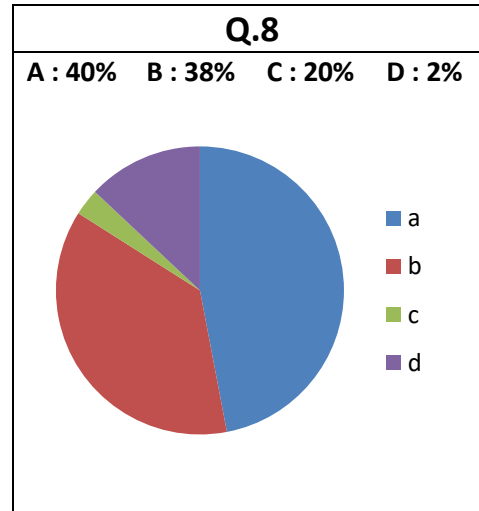

K.P.E.Society's
Dr. ABEDKAR COLLEGE OF ARTS, COMMERCE & P.G. CENTRE
Darga Road, Kalaburagi – 585 101 (Karnataka)

STUDENT SATISFACTION SURVEY (TEACHING-LEARNING PROCESS) REPORT

K.P.E.Society's
Dr. ABEDKAR COLLEGE OF ARTS, COMMERCE & P.G. CENTRE
Darga Road, Kalaburagi – 585 101 (Karnataka)