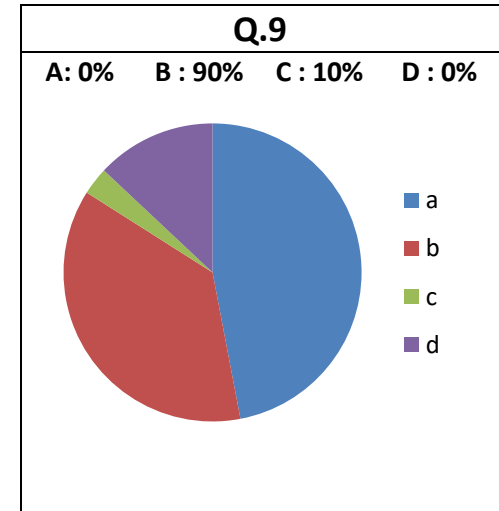

K.P.E.Society's
Dr. ABEDKAR COLLEGE OF ARTS, COMMERCE & P.G. CENTRE
Darga Road, Kalaburagi – 585 101 (Karnataka)

STUDENT SATISFACTION SURVEY (TEACHING-LEARNING PROCESS) REPORT

K.P.E.Society's
Dr. ABEDKAR COLLEGE OF ARTS, COMMERCE & P.G. CENTRE
Darga Road, Kalaburagi – 585 101 (Karnataka)