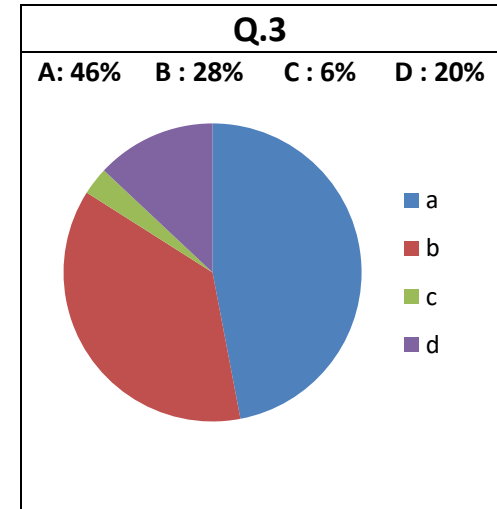

K.P.E.Society's
Dr. ABEDKAR COLLEGE OF ARTS, COMMERCE & P.G. CENTRE
Darga Road, Kalaburagi – 585 101 (Karnataka)

STUDENT SATISFACTION SURVEY (TEACHING-LEARNING PROCESS) REPORT

K.P.E.Society's
Dr. ABEDKAR COLLEGE OF ARTS, COMMERCE & P.G. CENTRE
Darga Road, Kalaburagi – 585 101 (Karnataka)