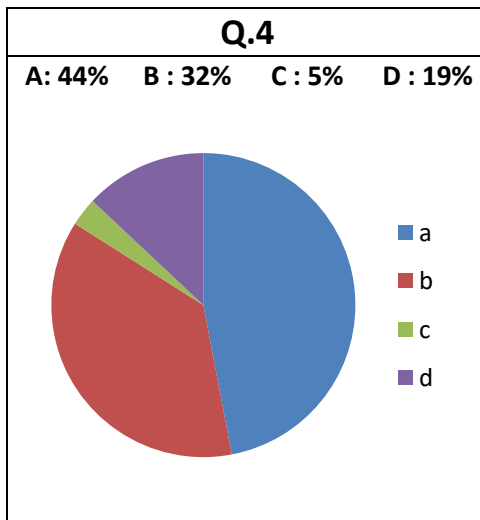

K.P.E.Society's
Dr. ABEDKAR COLLEGE OF ARTS, COMMERCE & P.G. CENTRE
Darga Road, Kalaburagi – 585 101 (Karnataka)

STUDENT SATISFACTION SURVEY (TEACHING-LEARNING PROCESS) REPORT

K.P.E.Society's
Dr. ABEDKAR COLLEGE OF ARTS, COMMERCE & P.G. CENTRE
Darga Road, Kalaburagi – 585 101 (Karnataka)