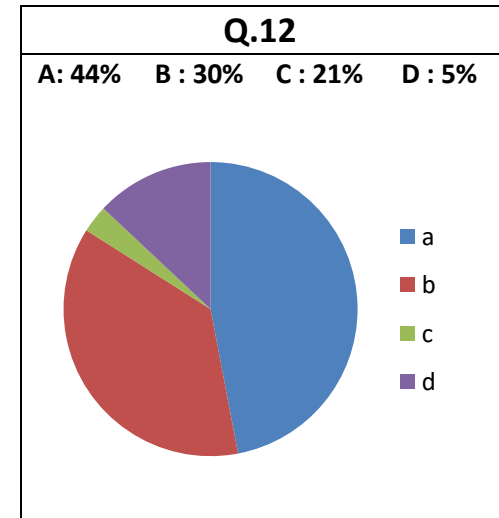

K.P.E.Society's
Dr. ABEDKAR COLLEGE OF ARTS, COMMERCE & P.G. CENTRE
Darga Road, Kalaburagi – 585 101 (Karnataka)

STUDENT SATISFACTION SURVEY (TEACHING-LEARNING PROCESS) REPORT

K.P.E.Society's
Dr. ABEDKAR COLLEGE OF ARTS, COMMERCE & P.G. CENTRE
Darga Road, Kalaburagi – 585 101 (Karnataka)