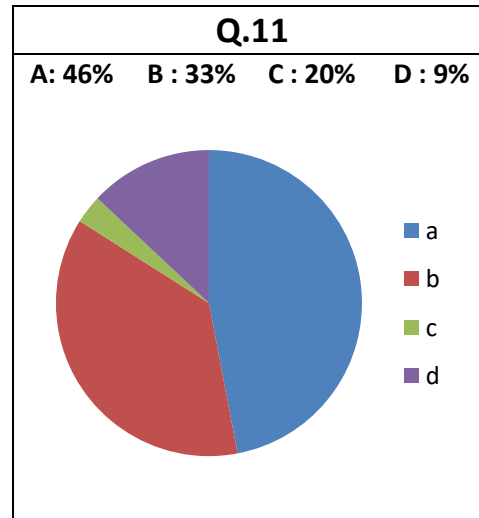

K.P.E.Society's
Dr. ABEDKAR COLLEGE OF ARTS, COMMERCE & P.G. CENTRE
Darga Road, Kalaburagi – 585 101 (Karnataka)

STUDENT SATISFACTION SURVEY (TEACHING-LEARNING PROCESS) REPORT

K.P.E.Society's
Dr. ABEDKAR COLLEGE OF ARTS, COMMERCE & P.G. CENTRE
Darga Road, Kalaburagi – 585 101 (Karnataka)