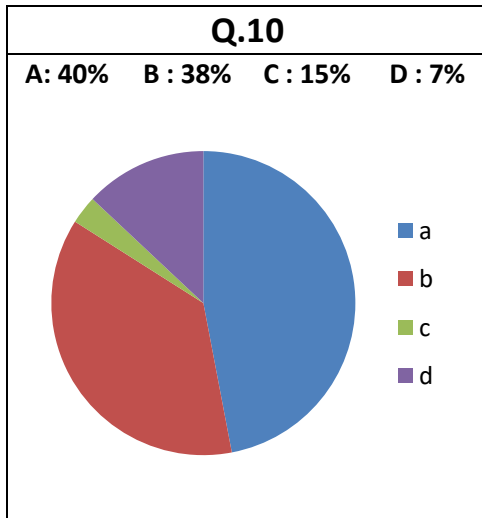

K.P.E.Society's
Dr. ABEDKAR COLLEGE OF ARTS, COMMERCE & P.G. CENTRE
Darga Road, Kalaburagi – 585 101 (Karnataka)

STUDENT SATISFACTION SURVEY (TEACHING-LEARNING PROCESS) REPORT

K.P.E.Society's
Dr. ABEDKAR COLLEGE OF ARTS, COMMERCE & P.G. CENTRE
Darga Road, Kalaburagi – 585 101 (Karnataka)