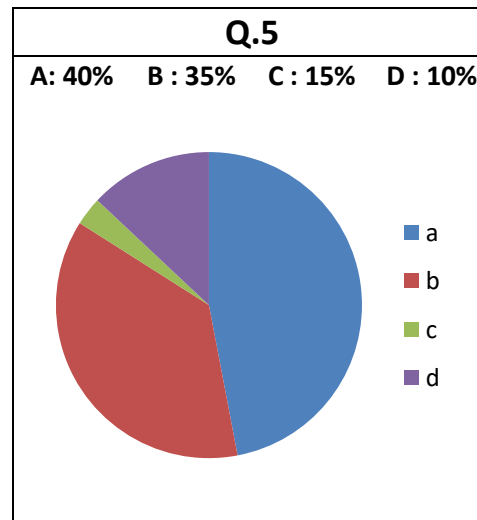

K.P.E.Society's
Dr. ABEDKAR COLLEGE OF ARTS, COMMERCE & P.G. CENTRE
Darga Road, Kalaburagi – 585 101 (Karnataka)

STUDENT SATISFACTION SURVEY (TEACHING-LEARNING PROCESS) REPORT

K.P.E.Society's
Dr. ABEDKAR COLLEGE OF ARTS, COMMERCE & P.G. CENTRE
Darga Road, Kalaburagi – 585 101 (Karnataka)